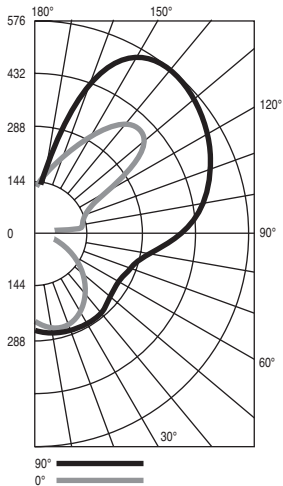

## 4' 54W

#### SW44154

1-54W T5

G5 socket

Total lumens: 5000 mean

Total luminaire efficiency: 72.7%

### CP DISTRIBUTION