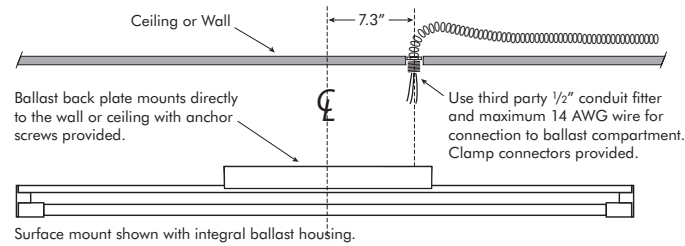

#### % CEILING 80 (20% FLOOR)

% WALL	70	50	30
0	75	75	75
1	66	62	58
2	59	53	48
3	54	46	40
4	49	40	34
5	45	36	29
6	41	32	25
7	38	28	22
8	35	26	20
9	32	23	18
10	30	21	16

## SWING CONSTRUCTION

- Cast zinc aluminum alloy and aluminum extrusion construction.
- G5 twist-in lamp holders.
- UL /cUL listed for damp locations.
- Integral universal standard output 120/277V, 50/60 Hz electronic ballast.
- Back plate has *threaded 7/8"* opening for direct 16 AWG conduit feed.
- Dimming and **EM** not available.

### MOUNTING

Swing features a die cast backplate with a threaded  $\frac{1}{2}$ " conduit fitting at one end for direct connection to flexible conduit, which provides the smallest ballast compartment profile and avoids unsightly plates or covers on walls or ceilings. Use a third party  $\frac{1}{2}$ " conduit fitting and maximum 14 AWG wire for communication to the ballast. Detailed installation instructions are available at [www.delraylighting.com](http://www.delraylighting.com).