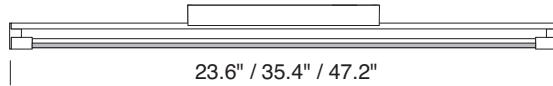

Dimming/emergency not available on series SW5.

DELRAY
LIGHTING
INCORPORATED

SW5/11

BURBANK,
CALIFORNIA,
91505
WWW.
DELRAY
LIGHTING.
COM

JAN 2014