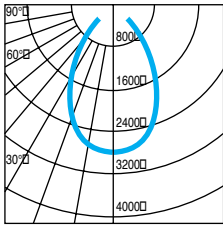

CP DISTRIBUTION

COEFFICIENTS OF UTILIZATION

% CEILING 80 (20% FLOOR)

% WALL	70	50	30
0	86	86	86
1	82	80	78
2	78	74	71
3	74	69	65
4	69	63	59
5	65	59	54
6	61	54	49
7	57	50	45
8	53	46	41
9	50	42	37
10	45	36	31

% CEILING 80 (20% FLOOR)

% WALL	70	50	30
0	77	77	77
1	73	71	69
2	69	66	63
3	65	61	58
4	62	56	53
5	58	52	48
6	54	48	44
7	51	44	40
8	47	41	36
9	44	37	33
10	40	33	28

NOTES

RMH6070.A30

1-70W ED17 coated
Medium base socket
Total lumens: 5000
Spacing criteria: .9

RMH6100.A30

1-100W ED17 coated
Medium base socket
Total lumens: 8000
Spacing criteria: .9

LAMP INFORMATION

ED17

CATALOG #
8ED70CAP 70W
8ED100CAP 100W

Specify 3000K or 4000K

PAR30

83035CASP 35W spot
83035CAFL 35W flood

Specify 3000K or 4000K

PAR38

83870CASP 70W spot
83870CAFL 70W flood
83870CAWFL 70W wide flood

838100CASP 100W spot
838100CAFL 100W flood
838100CAWFL 100W wide flood

Specify 3000K or 4000K

ACCESSORIES

Mounting Bracket

JM—Box mount

OT9—Oversize Trim Ring

Reflector Clips

MC1—Top mount

MC4—Bottom mount

MC2—Top mount

MC6—Bottom mount