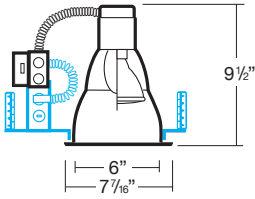

CLEAR ALZAK 30°

RMH6070.A30