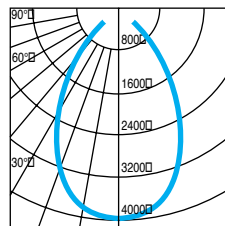

CP DISTRIBUTION

COEFFICIENTS OF UTILIZATION

% CEILING 80 (20% FLOOR)

% WALL	70	50	30
0	86	86	86
1	82	80	78
2	78	74	71
3	74	69	65
4	69	63	59
5	65	59	54
6	61	54	49
7	57	50	45
8	53	46	41
9	50	42	37
10	45	36	31

% CEILING 80 (20% FLOOR)

% WALL	70	50	30
0	77	77	77
1	73	71	69
2	69	66	63
3	65	61	58
4	62	56	53
5	58	52	48
6	54	48	44
7	51	44	40
8	47	41	36
9	44	37	33
10	40	33	28

NOTES

RMH6070.A30

1-70W ED17 coated
Medium base socket
Total lumens: 5000
Spacing criteria: .9

RMH6100.A30

1-100W ED17 coated
Medium base socket
Total lumens: 8000
Spacing criteria: .9

LAMP INFORMATION

ED17

CATALOG #
8ED70CAP 70W
8ED100CAP 100W

Specify 3000K or 4000K

PAR30

83035CASP 35W spot
83035CAFL 35W flood

Specify 3000K or 4000K

PAR38

83870CASP 70W spot
83870CAFL 70W flood
83870CAWFL 70W wide flood

838100CASP 100W spot
838100CAFL 100W flood
838100CAWFL 100W wide flood

Specify 3000K or 4000K

ACCESSORIES

Mounting Bracket

JM—Box mount

OT9—Oversize Trim Ring

Reflector Clips

MC1—Top mount

MC4—Bottom mount

MC2—Top mount

MC6—Bottom mount