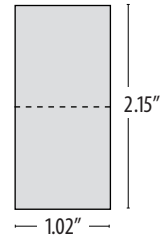

STICK MEDIA SEAMLESS LINEAR LED

End Cap (1:2 scale)

TYPE: _____ ORDER NUMBER: _____ PROJECT: _____

Model	Length	LED	LO/HO	Drivers	Emergency	Options
ST1P—Pendant	2–2 ft.	W30	LO	BDIM-W11	EM7	SLRD
ST1PM—Pendant Middle	3–3 ft.	W35	HO		EM12	SP100
ST1S—Surface	4–4 ft.	W40				
ST1SM—Surface Middle	6–6 ft.					
	8–8 ft.			BDMXMOD		
		R				
		B				
		SQ				

Example:

Continuous Run Length (ft.): _____

BTRAXW—Traxon Light Drive* (enter quantity): _____

XP—Extra power cord (in inches; max. 25 ft.): _____

ST1P – 4 ft., Pendant

ST1S – 4 ft., Surface

MEDIA CONNECTING SECTIONS

PENDANT

PENDANT MIDDLE

Model #	Size	Length	Model #	Size	Length
ST1P2	2 ft.	23.5"	ST1PM2	2 ft.	23.5"
ST1P3	3 ft.	35.4"	ST1PM3	3 ft.	35.4"
ST1P4	4 ft.	47.25"	ST1PM4	4 ft.	47.25"
ST1P6	6 ft.	70.8"	ST1PM6	6 ft.	70.8"
ST1P8	8 ft.	94.5"	ST1PM8	8 ft.	94.5"