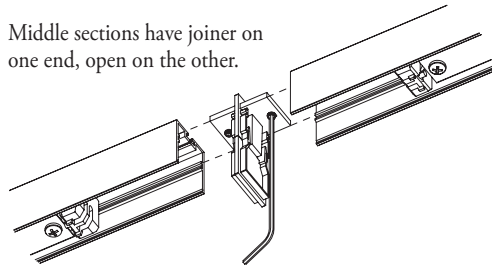

CONTINUOUS MOUNT INFORMATION

Middle sections have joiner on one end, open on the other.