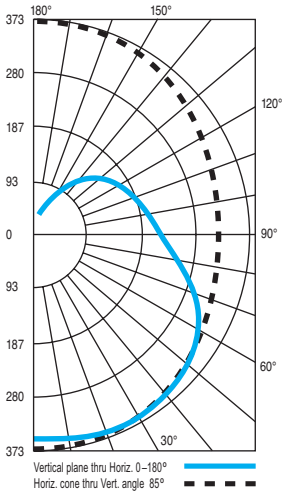

STICK MEDIA SEAMLESS LINEAR LED

End Cap (1:2 scale)

TYPE: _____ ORDER NUMBER: _____ PROJECT: _____

Model	Length	LED	LO/HO	Drivers	Emergency	Options
ST1P—Pendant	2–2 ft.	W30	LO	BDIM-W11	EM7	SLRD
ST1PM—Pendant Middle	3–3 ft.	W35	HO		EM12	SP100
ST1S—Surface	4–4 ft.	W40				
ST1SM—Surface Middle	6–6 ft.					
	8–8 ft.			BDMXMOD		
		R				
		B				
		SQ				

PENDANT

PENDANT MIDDLE

Model #	Size	Length	Model #	Size	Length
ST1P2	2 ft.	23.5"	ST1PM2	2 ft.	23.5"
ST1P3	3 ft.	35.4"	ST1PM3	3 ft.	35.4"
ST1P4	4 ft.	47.25"	ST1PM4	4 ft.	47.25"
ST1P6	6 ft.	70.8"	ST1PM6	6 ft.	70.8"
ST1P8	8 ft.	94.5"	ST1PM8	8 ft.	94.5"

DELRAY
LIGHTING
INCORPORATED

MEDIA LED

BURBANK,
CALIFORNIA,
91505
WWW.
DELRAY
LIGHTING.
COM

4' LED

STIP4HOW40

CP DISTRIBUTION

COEFFICIENTS

% CEILING 80 (20% FLOOR)

% WALL	70	50	30
0	112	112	112
1	99	93	88
2	89	79	71
3	80	69	60
4	73	60	51
5	67	53	44
6	61	48	38
7	57	43	34
8	53	39	30
9	49	35	27
10	46	32	24

NOTES

STIP4HOW40

White LEDs
Total fixture lumens: 2162
CRI: 90.0
R9 ≥ 50.0