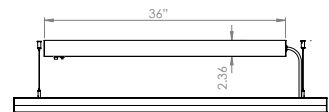

EMERGENCY BATTERY PACK

For 4' through 8' fixtures only. Ignites LEDs for 90 minutes. Adds additional length to driver housing. *Voltage must be specified.*

EM7—7W for 90 minutes.

EM12—12W for 90 minutes.