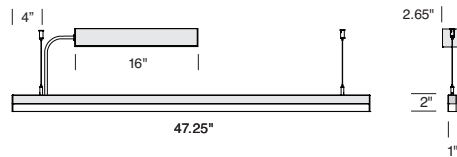

ST1S – 4 ft., Surface