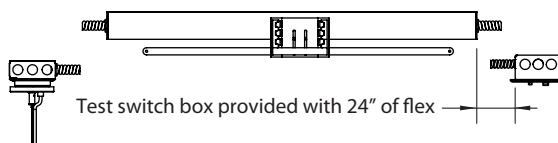

OPTIONAL J-BOX COVER

Cover plate mounts to maximum 4" square J-box. Ballast housing mounts to wall on top of cover plate, which may be painted to match ceiling or wall, and includes two mounting spacers to offset cover thickness. Order **SI00P**.

LM-79

LENGTH	Total Lumens	Delivered Lumens	Watts
2 ft. LO	1575	725	9W
2 ft. HO	2350	1081	13.5W
3 ft. LO	2350	1081	13.5W
3 ft. HO	3525	1622	20W
4 ft. LO	3150	1449	18W
4 ft. HO	4700	2162	27W