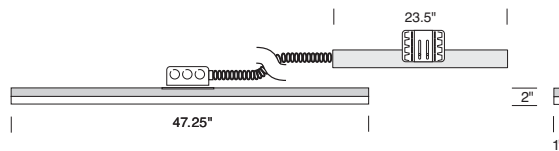

MEDIA CONNECTING SECTIONS

Model #	Size	Length	Model #	Size	Length
ST1P2	2 ft.	23.5"	ST1PM2	2 ft.	23.5"
ST1P3	3 ft.	35.4"	ST1PM3	3 ft.	35.4"
ST1P4	4 ft.	47.25"	ST1PM4	4 ft.	47.25"
ST1P6	6 ft.	70.8"	ST1PM6	6 ft.	70.8"
ST1P8	8 ft.	94.5"	ST1PM8	8 ft.	94.5"

DELRAY
LIGHTING
INCORPORATED

MEDIA LED

BURBANK,
CALIFORNIA,
91505
WWW.
DELRAY
LIGHTING.
COM