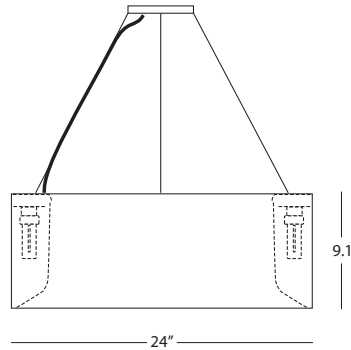

10 X 13W OPTION

- 120V only.
- Dimming not available.

6401
Central
Mount