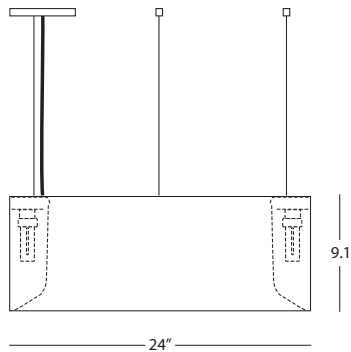

6402
Multi-Point
Mount