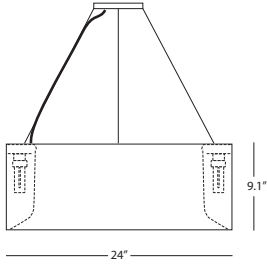

10 X 13W OPTION

- 120V only.
- Dimming not available.

6401
Central
Mount

6402
Multi-Point
Mount

BURBANK,
CALIFORNIA,
91505
WWW.
DELRAY
LIGHTING.
COM

FLUORESCENT

5-18W

CP DISTRIBUTION