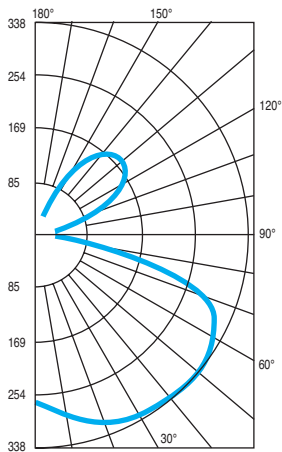

10 X 13W OPTION

- 120V only.
- Dimming not available.

6401
Central
Mount

6402
Multi-Point
Mount

BURBANK,
CALIFORNIA,
91505
WWW.
DELRAY
LIGHTING.
COM

FLUORESCENT

5-18W

CP DISTRIBUTION

COEFFICIENTS OF UTILIZATION

| % CEILING 80 | (20% FLOOR) | |
|--------------|-------------|----|
| | 50 | 30 |
| % WALL 70 | | |
| 0 | 41 | 41 |
| 1 | 36 | 34 |
| 2 | 32 | 28 |
| 3 | 29 | 24 |
| 4 | 26 | 21 |
| 5 | 23 | 18 |
| 6 | 21 | 16 |
| 7 | 20 | 14 |
| 8 | 18 | 13 |
| 9 | 17 | 12 |
| 10 | 16 | 11 |