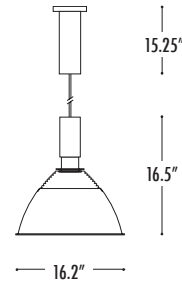

ASPECT REFLECTOR WITH UP-LIGHT

TYPE:

PROJECT:

ORDER NUMBER:

Model#	Paint Finish	Wattage	Voltage	Ballast
	Hammertone	18, 26, 32,	1-120V	E-Electronic
	Silver	42 or 57	2-277V	D1, D3, D4, D5,
	White			D8-Dimming
	CC-Custom			only for items
	RAL color			marked ♦.
				(See back page
				for details.)

Example:

2792	W	32	1	E

**DELRAY
LIGHTING
INCORPORATED**

279

PENDANT MOUNT

Canopy mounts to standard J-boxes with 6' of Pendant standard and can be specified in any length. U.L. listed for damp locations.

2792
CFL

2792EM
CFL

SURFACE MOUNT

Canopy mounts to standard J-boxes and supports ballast housing. U.L. listed for damp locations.

2791
CFL

REFLECTORS

Aluminum clad top reflector has frosted glass top for ambient up-lighting and an internal downlight reflector for beam and glare control.

BURBANK,
CALIFORNIA,
91505
WWW.
DELRAY
LIGHTING.
COM