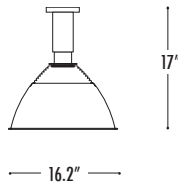

Example:

2792	W	32	1	E
------	---	----	---	---

**DELRAY
LIGHTING
INCORPORATED**

279

PENDANT MOUNT

Canopy mounts to standard J-boxes with 6' of Pendant standard and can be specified in any length. U.L. listed for damp locations.

2792
CFL

2792EM
CFL

SURFACE MOUNT

Canopy mounts to standard J-boxes and supports ballast housing. U.L. listed for damp locations.

2791
CFL

REFLECTORS

Aluminum clad top reflector has frosted glass top for ambient up-lighting and an internal downlight reflector for beam and glare control.