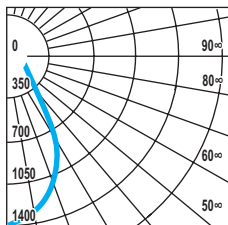

BURBANK,
CALIFORNIA,
91505
WWW.
DELRAY
LIGHTING.
COM

COMPACT FLUORESCENT

BALLAST INFO

OPTIONS

1-32W PLT

CP DISTRIBUTION

COEFFICIENTS OF UTILIZATION

% CEILING 80 (20% FLOOR)