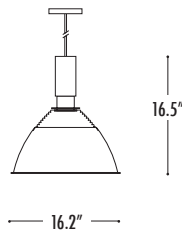

ASPECT REFLECTOR WITH UP-LIGHT

TYPE:

PROJECT:

ORDER NUMBER:

Model#	Paint Finish	Wattage	Voltage	Ballast
	Hammertone	18, 26, 32,	1-120V	E-Electronic
	Silver	42 or 57	2-277V	D1, D3, D4, D5,
	White			D8-Dimming
	CC-Custom			only for items
	RAL color			marked ♦.
				(See back page
				for details.)

Example:

2792	W	32	1	E

**DELRAY
LIGHTING
INCORPORATED**

279

PENDANT MOUNT

Canopy mounts to standard J-boxes with 6' of Pendant standard and can be specified in any length. U.L. listed for damp locations.

2792
CFL

2792EM
CFL

SURFACE MOUNT

Canopy mounts to standard J-boxes and supports ballast housing. U.L. listed for damp locations.

2791
CFL

REFLECTORS

Aluminum clad top reflector has frosted glass top for ambient up-lighting and an internal downlight reflector for beam and glare control.

BURBANK,
CALIFORNIA,
91505
WWW.
DELRAY
LIGHTING.
COM