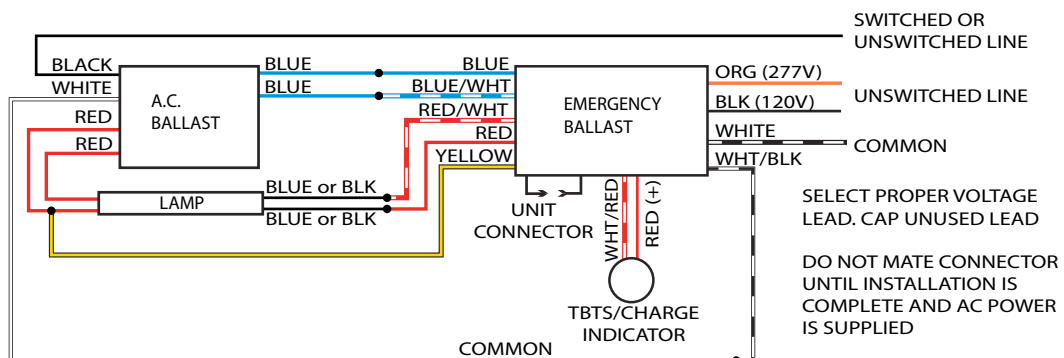

SWING/STICK

One Lamp EM Wiring, Non-Dimming or Dimming Ballast

WARNING: disconnect main power at the source prior to installation!

Only qualified electricians should install Delray Lighting products.

NOTE: Failure to follow this wiring diagram voids the product warranty.

For Models:

SW44128
SW44154
SW64128
SW64154
ST44128
ST44154
ST46128
ST46154
ST48228
ST48254
ST68228
ST68254