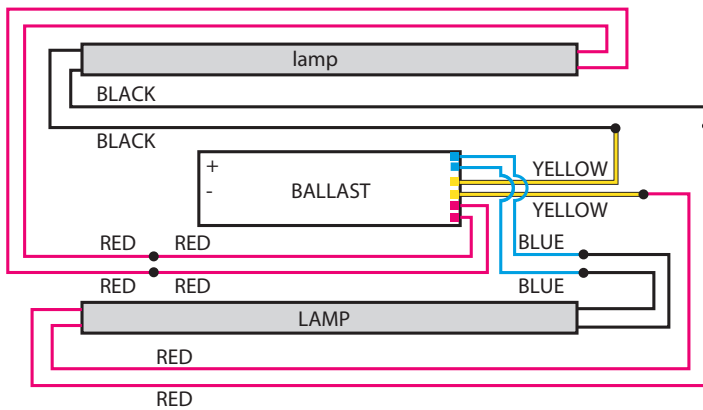

WARNING: disconnect main power at the source prior to installation!

Only qualified electricians should install Delray Lighting products.

NOTE: Failure to follow this wiring diagram voids the product warranty.

For Models:

- SW44228
- SW44254
- SW54228
- SW54254
- SW64228
- SW64254
- SW74228
- SW74254

NOTE: Each pendant cable originates from one lamp.