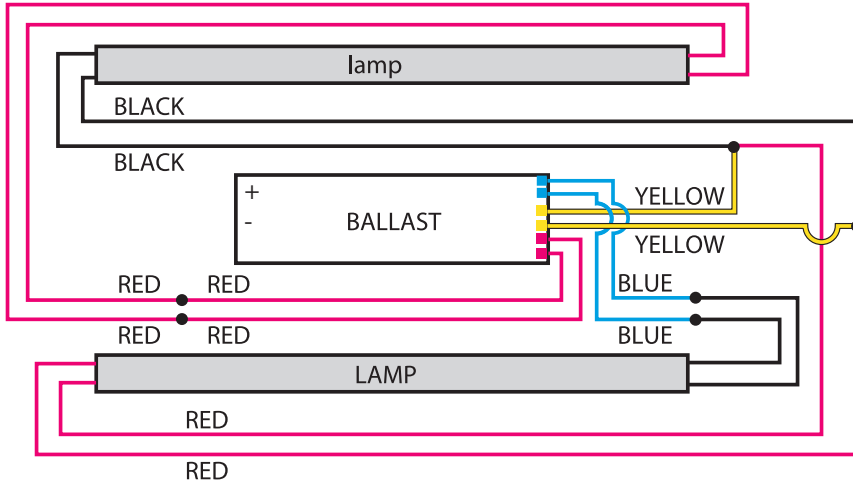

Two Lamp Dimming Ballast Wiring (Non-Emergency)

WARNING: disconnect main power at the source prior to installation!

NOTE: Failure to follow this wiring diagram voids the product warranty.

Only qualified electricians should install Delray Lighting products.

For Models:

SW44228
SW44254
SW54228
SW54254
SW64228
SW64254
SW74228
SW74254

Note: Each pendant cord comes from 1 lamp