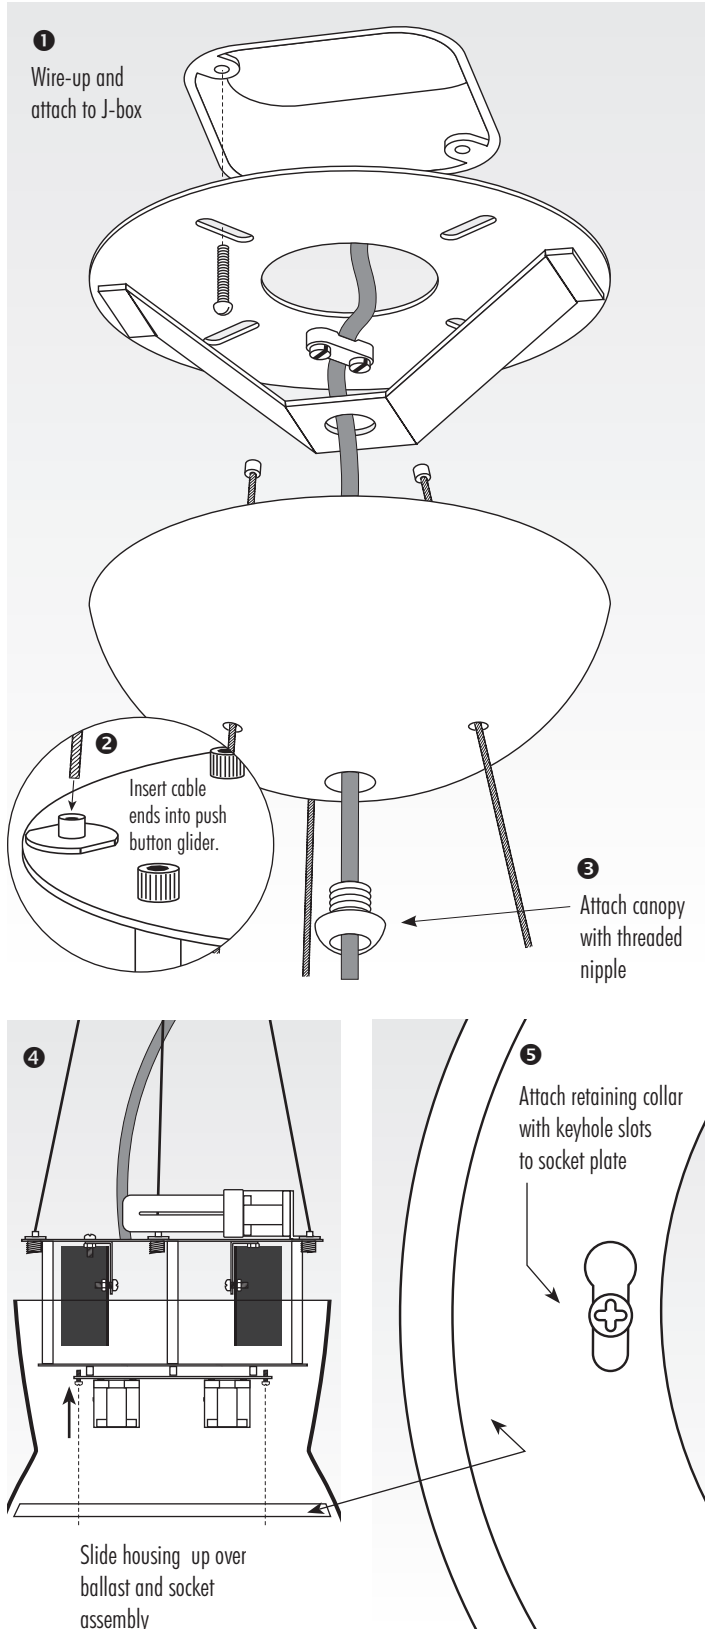

SONAR I & II

7700 (-01, -02, -03) & 7800 (-01, -02, -03) Instructions

WARNING: disconnect main power at the source prior to installation!

Only qualified electricians should install Delray Lighting products.

Insert proper lamps and attach lens assembly with snap on clamps