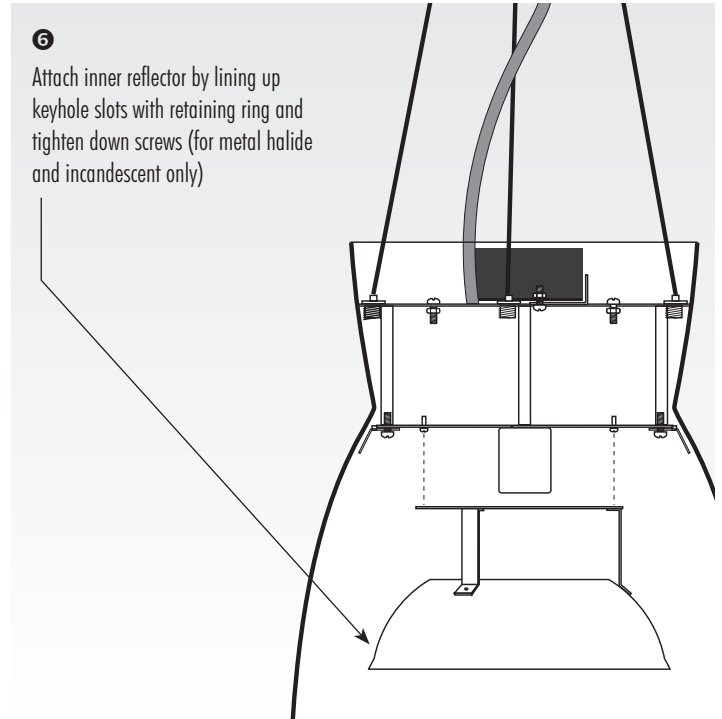

SONAR I & II

7700 (-01, -02, -03) & 7800 (-01, -02, -03) Instructions

WARNING: disconnect main power at the source prior to installation!

Only qualified electricians should install Delray Lighting products.

Insert proper lamps and attach lens assembly with snap on clamps