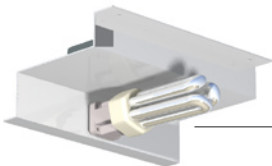

\* Requires remote ballast.

### SQUARE RS

Square recessed cans shown with common trim types, Delray provides lamp and ballast holder for hard wire retrofit.

Measure interior space.

**RS100 series** Single lamp Square retro kit.

**RS200 series** Double lamp Square retro kit (shown with optional reflector R).  
2 x 32/42W models require remote ballast for proper thermal management.