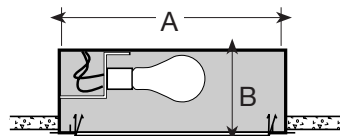

### SQUARE RS

Square recessed cans shown with common trim types, Delray provides lamp and ballast holder for hard wire retrofit.

Measure interior space.

**RS100 series** Single lamp Square retro kit.

**RS200 series** Double lamp Square retro kit (shown with optional reflector R).  
2 x 32/42W models require remote ballast for proper thermal management.