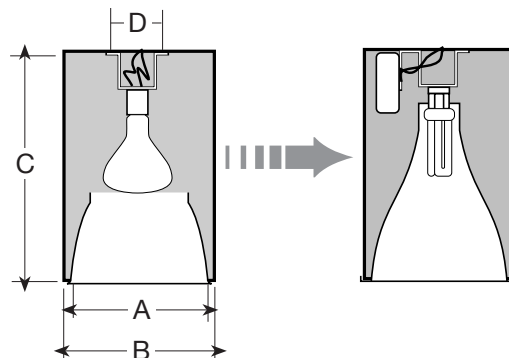

### SQUARE RS

Square recessed cans shown with common trim types, Delray provides lamp and ballast holder for hard wire retrofit.

Measure interior space.

**RS100 series** Single lamp Square retro kit.

**RS200 series** Double lamp Square retro kit (shown with optional reflector R).  
2 x 32/42W models require remote ballast for proper thermal management.

### CYLINDERS RC

Cylinders shown surface, pendant, and wall mount.

**RCV100 series**  
Cylinder retro kit with reflector.

Give inside and outside dimensions of cylinder, and distance between existing holes for socket bracket.