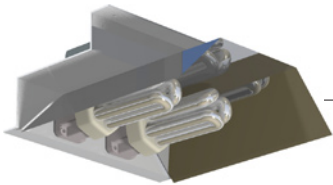

### SQUARE RS

Square recessed cans shown with common trim types, Delray provides lamp and ballast holder for hard wire retrofit.

Measure interior space.

**RS100 series** Single lamp Square retro kit.

**RS200 series** Double lamp Square retro kit (shown with optional reflector R).  
2 x 32/42W models require remote ballast for proper thermal management.

### CYLINDERS RC

Cylinders shown surface, pendant, and wall mount.

**RCV100 series**  
Cylinder retro kit with reflector.

Give inside and outside dimensions of cylinder, and distance between existing holes for socket bracket.