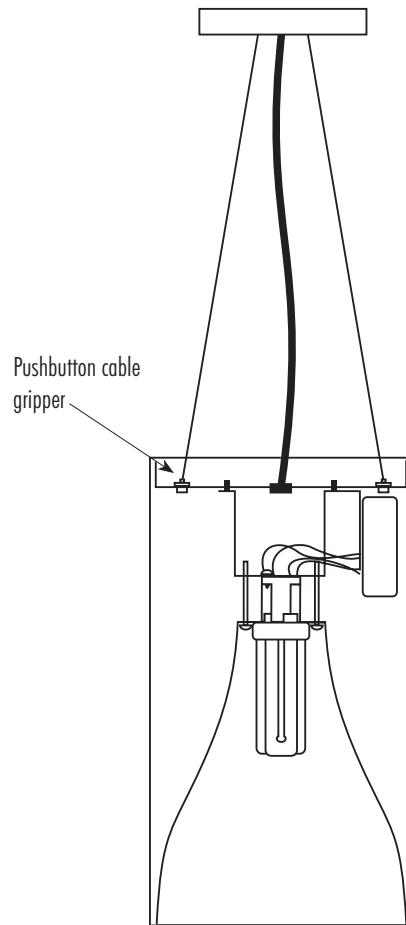

WARNING Risk of fire or electric shock. Installation requires knowledge of fluorescent lighting fixture electrical systems. If not qualified, please do not attempt installation. Contact a qualified electrician.

CPAC Option

Includes three 8 ft. field-adjustable aircraft cables and power cord.

NOTE: Black, silver, and bronze finish Cylinders ship with a black power cord; white Cylinders with a white power cord.