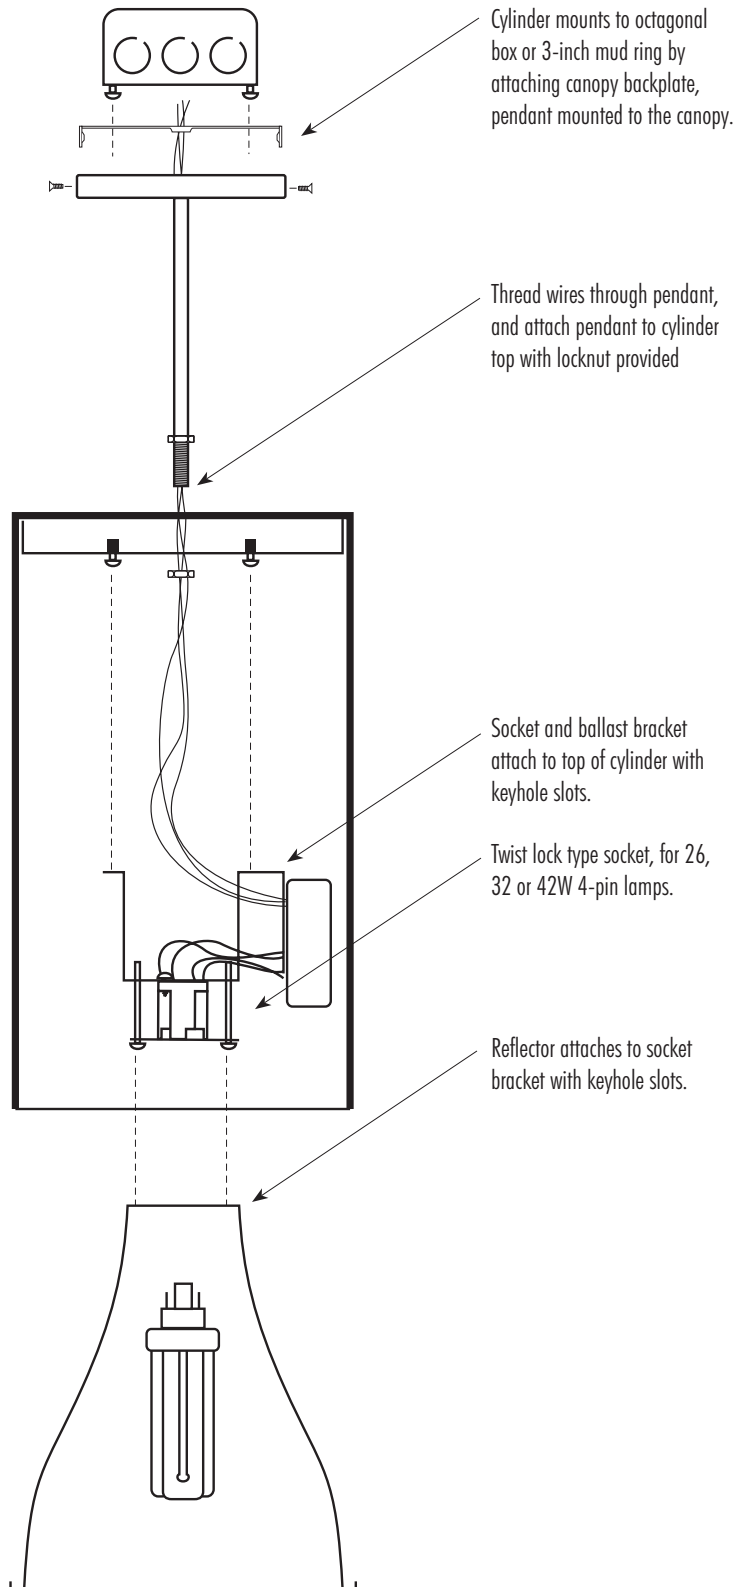

WARNING Risk of fire or electric shock. Installation requires knowledge of fluorescent lighting fixture electrical systems. If not qualified, please do not attempt installation. Contact a qualified electrician.

CPAC Option

Includes three 8 ft. field-adjustable aircraft cables and power cord.

NOTE: Black, silver, and bronze finish Cylinders ship with a black power cord; white Cylinders with a white power cord.