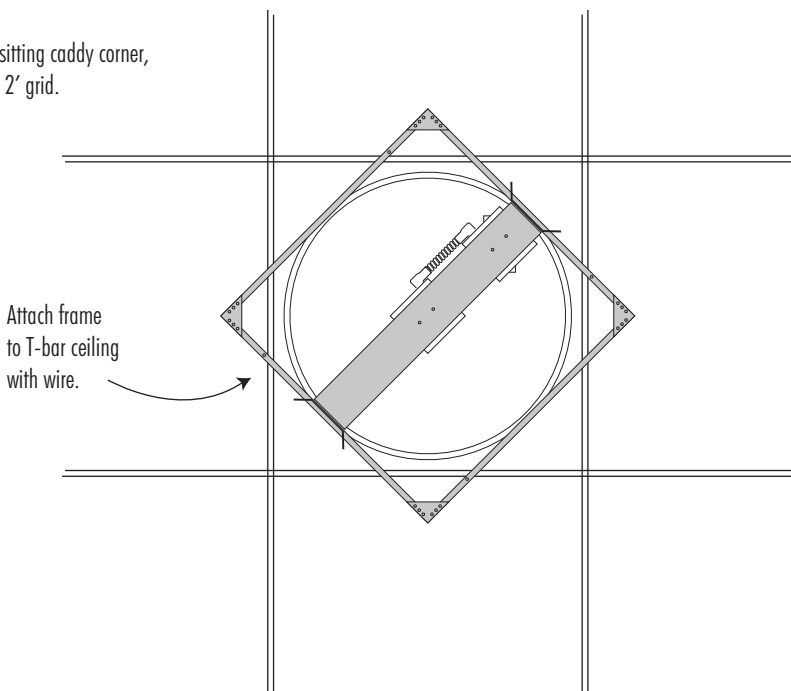

Top View

Fixture shown sitting caddy corner, wired on 2' by 2' grid.

Side View